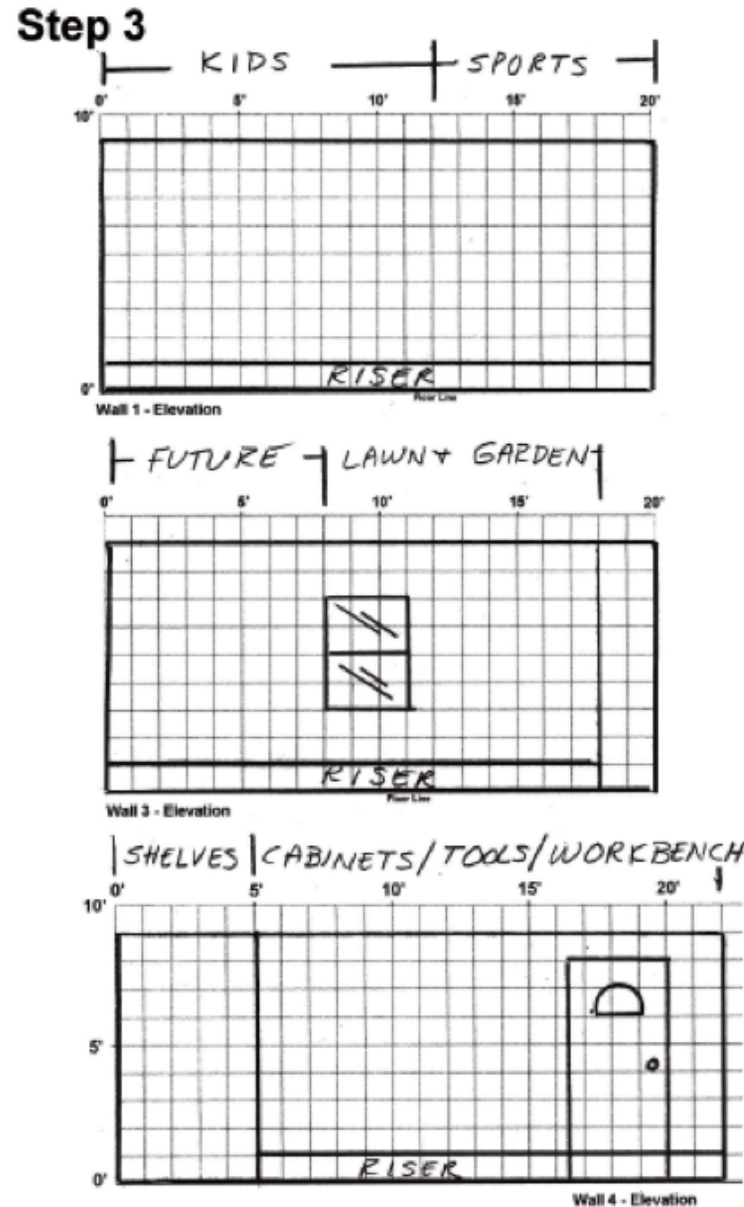

Step 2 Sketch the Garage Space as a Top View

Measure your walls and use the grid below to represent your OVERALL space. The view is looking down (ie. from the garage ceiling). Summarize your measurements in the table beneath the grid. You will use this summary information in the next step.

1 Square = 1 Foot.

SUMMARY

Wall #1	_____ ft	Wall #2	_____ ft	Wall #3	_____ ft	Wall #4	_____ ft
Height	_____ ft	Height	_____ ft	Height	_____ ft	Height	_____ ft

Step 3 Sketch Your Wall Space

From the summary wall dimensions in Step 1, sketch your walls from the view of facing them (ie. elevations). This would also be a good opportunity to roughly outline the area where you would like to store and organize the items checked in in STEP 1.

0' 5' 10' 15' 20' 0' 5' 10' 15' 20'

10' 0' Floor Line

Wall 1 - Elevation

0' 5' 10' 15' 20' 25' 30' 35' 40'

10' 5' 0' Floor Line

Wall 3 - Elevation

0' 5' 10' 15' 20' 25' 30' 35' 40'

10' 5' 0' Floor Line

Wall 4 - Elevation

_____ - Elevation

Example Sketches

Shown are samples of how Steps 2 & 3 have been used to record dimensions and plan a garage space

Wall #1	<u>20-0</u>	Wall #3	<u>20-0</u>
Height	<u>9-0</u>	Height	<u>9-0</u>
Wall #2	<u>-</u>	Wall #4	<u>22-0</u>
Height	<u>-</u>	Height	<u>9-0</u>