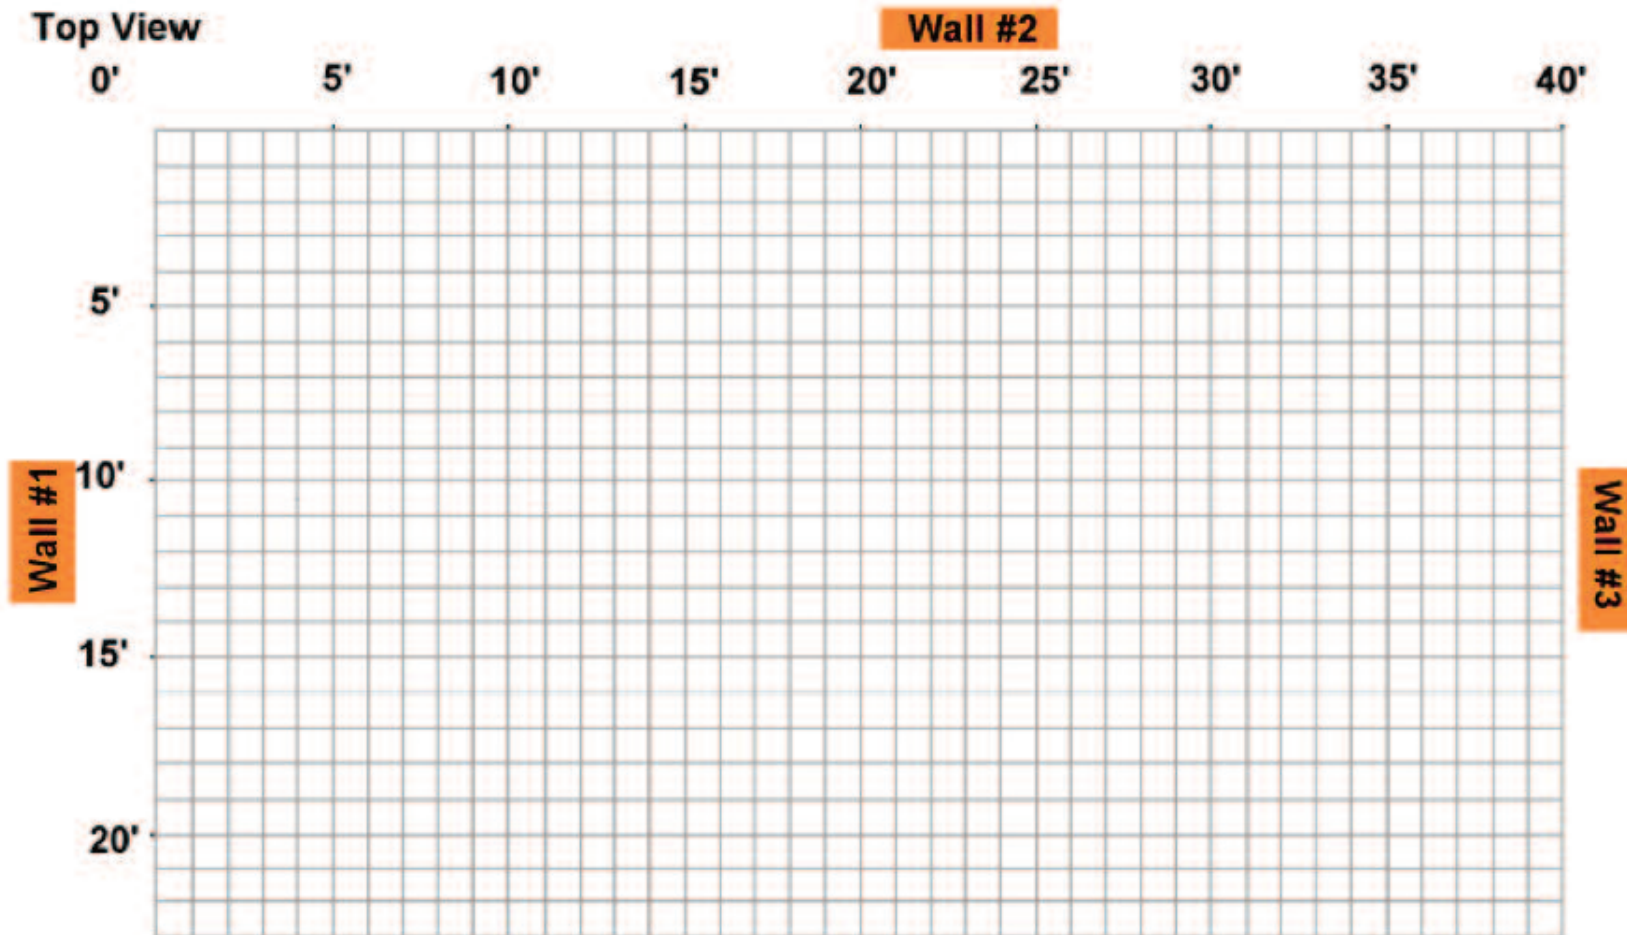

Step 2 Sketch the Garage Space as a Top View

Measure your walls and use the grid below to represent your OVERALL space. The view is looking down (ie. from the garage ceiling). Summarize your measurements in the table beneath the grid. You will use this summary information in the next step.

1 Square = 1 Foot.

SUMMARY

Wall #1	_____ ft	Wall #2	_____ ft	Wall #3	_____ ft	Wall #4	_____ ft
Height	_____ ft	Height	_____ ft	Height	_____ ft	Height	_____ ft